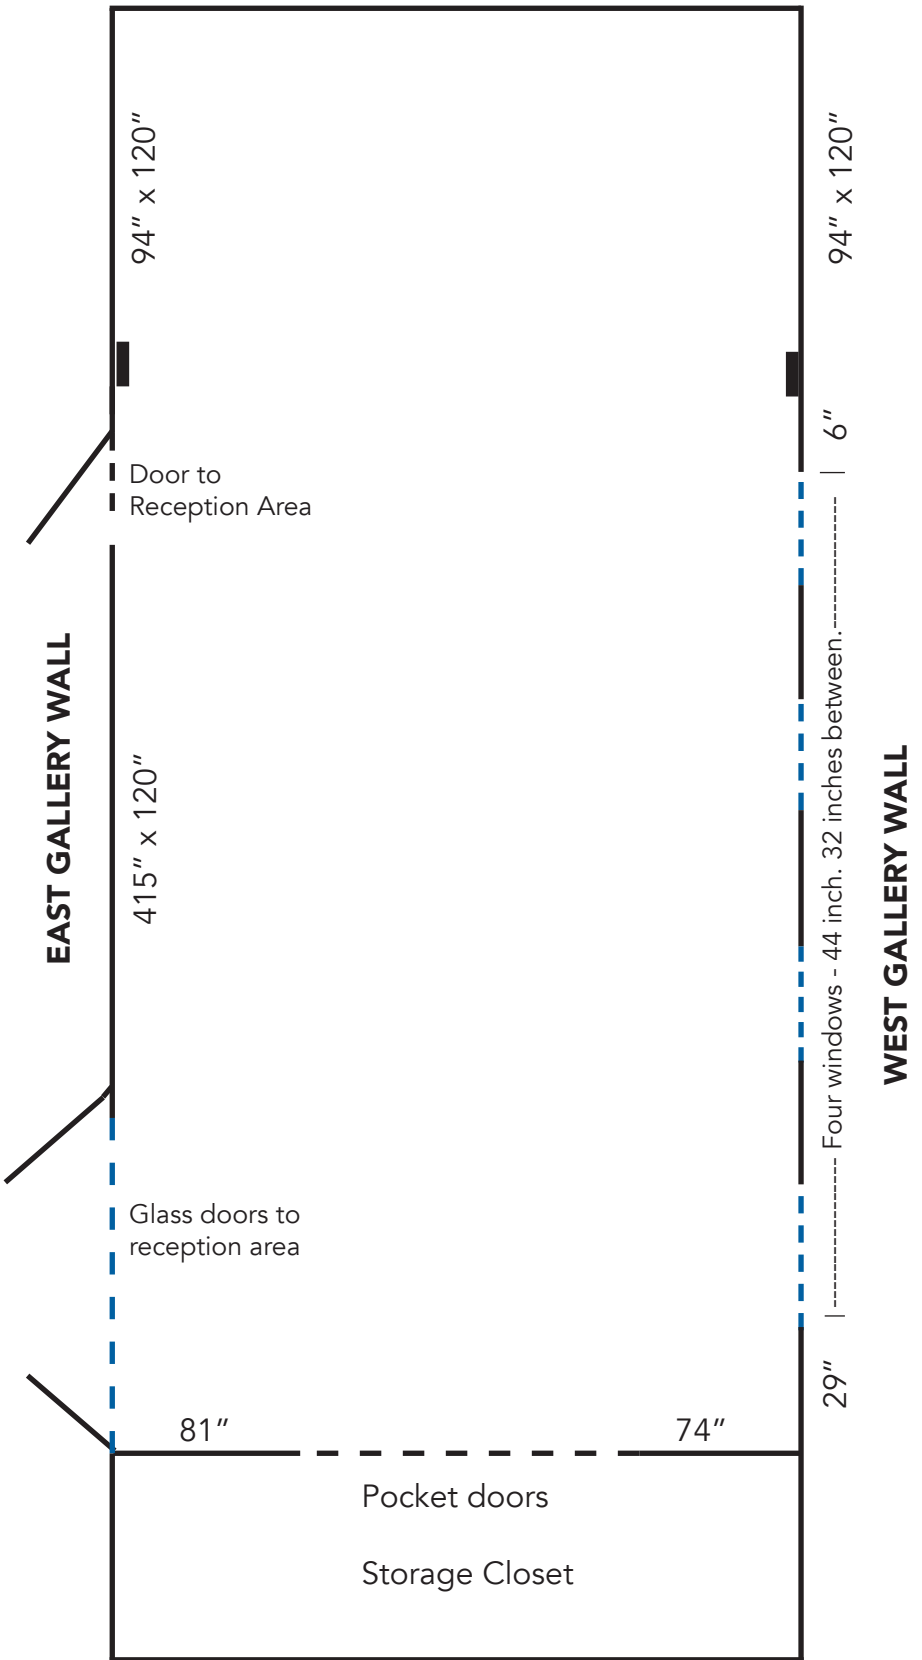

Carbondale Community Arts
 304 W Walnut St
 Carbondale, IL 62901
 618.457.5100
 info@carbondalearts.org

SOUTH GALLERY WALL

225" x 120"

**Mary Ellen Dillard
 Media and Performance
 Gallery at Artspace 304**

Gallery Dimensions

18'W X 35'L X 10' H

All wall outlets top out
 at 20" H from floor.

Reception Area

NORTH GALLERY WALL